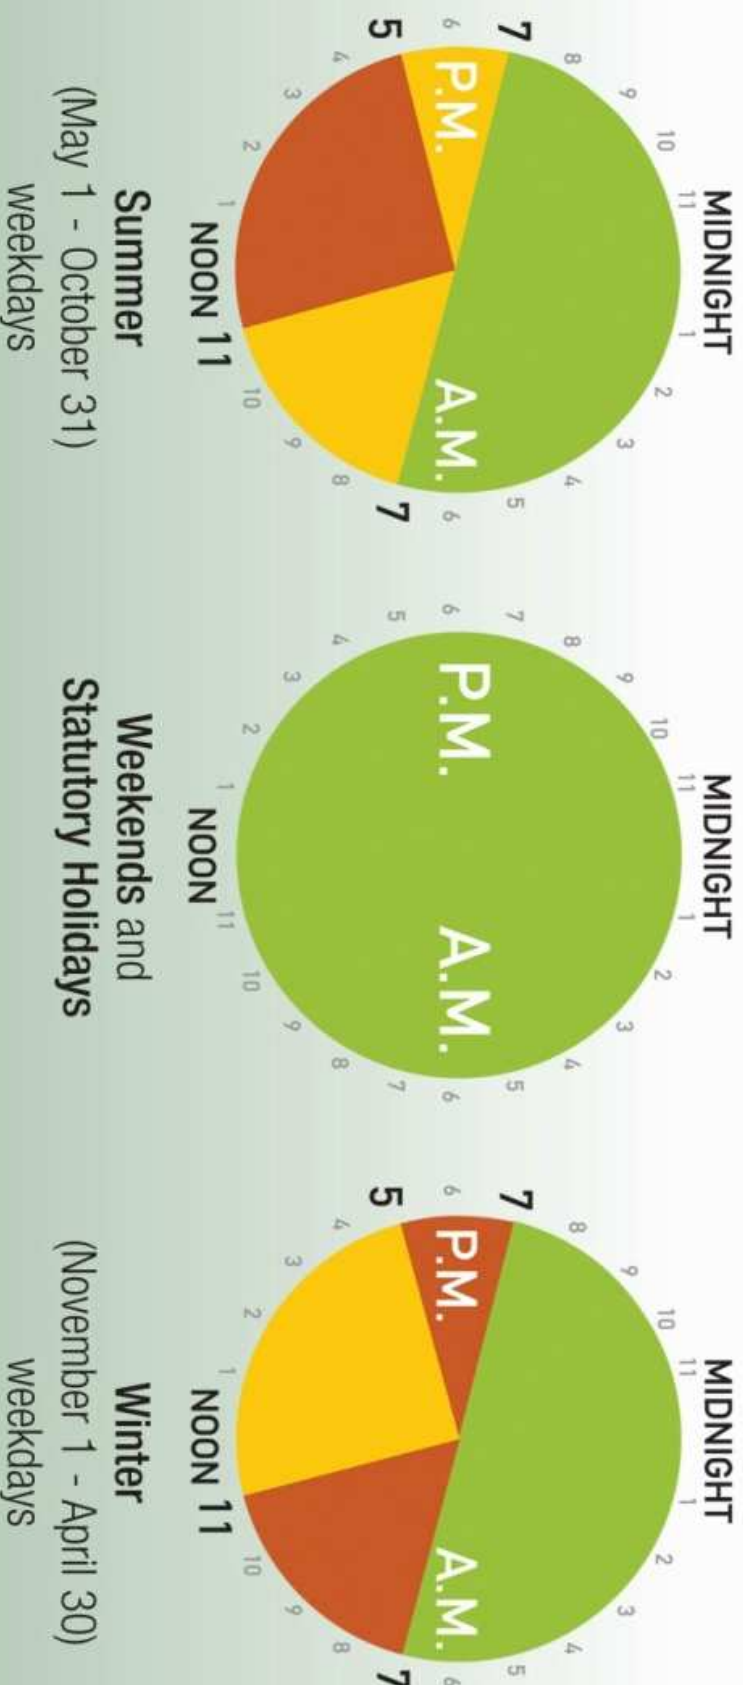

# POWER. SMARTER.

Help your budget and the environment – run your dryer during off-peak periods.

Put this removable decal on your dryer as a reminder of Time-of-Use (TOU) price periods.

## Ontario Electricity Time-of-Use Price Periods

 **Off-peak**

 **Mid-peak**

 **On-peak**

For current TOU pricing, please go to [www.ontarioenergyboard.ca](http://www.ontarioenergyboard.ca)

Ontario Energy Board  
Commission de l'énergie de l'Ontario