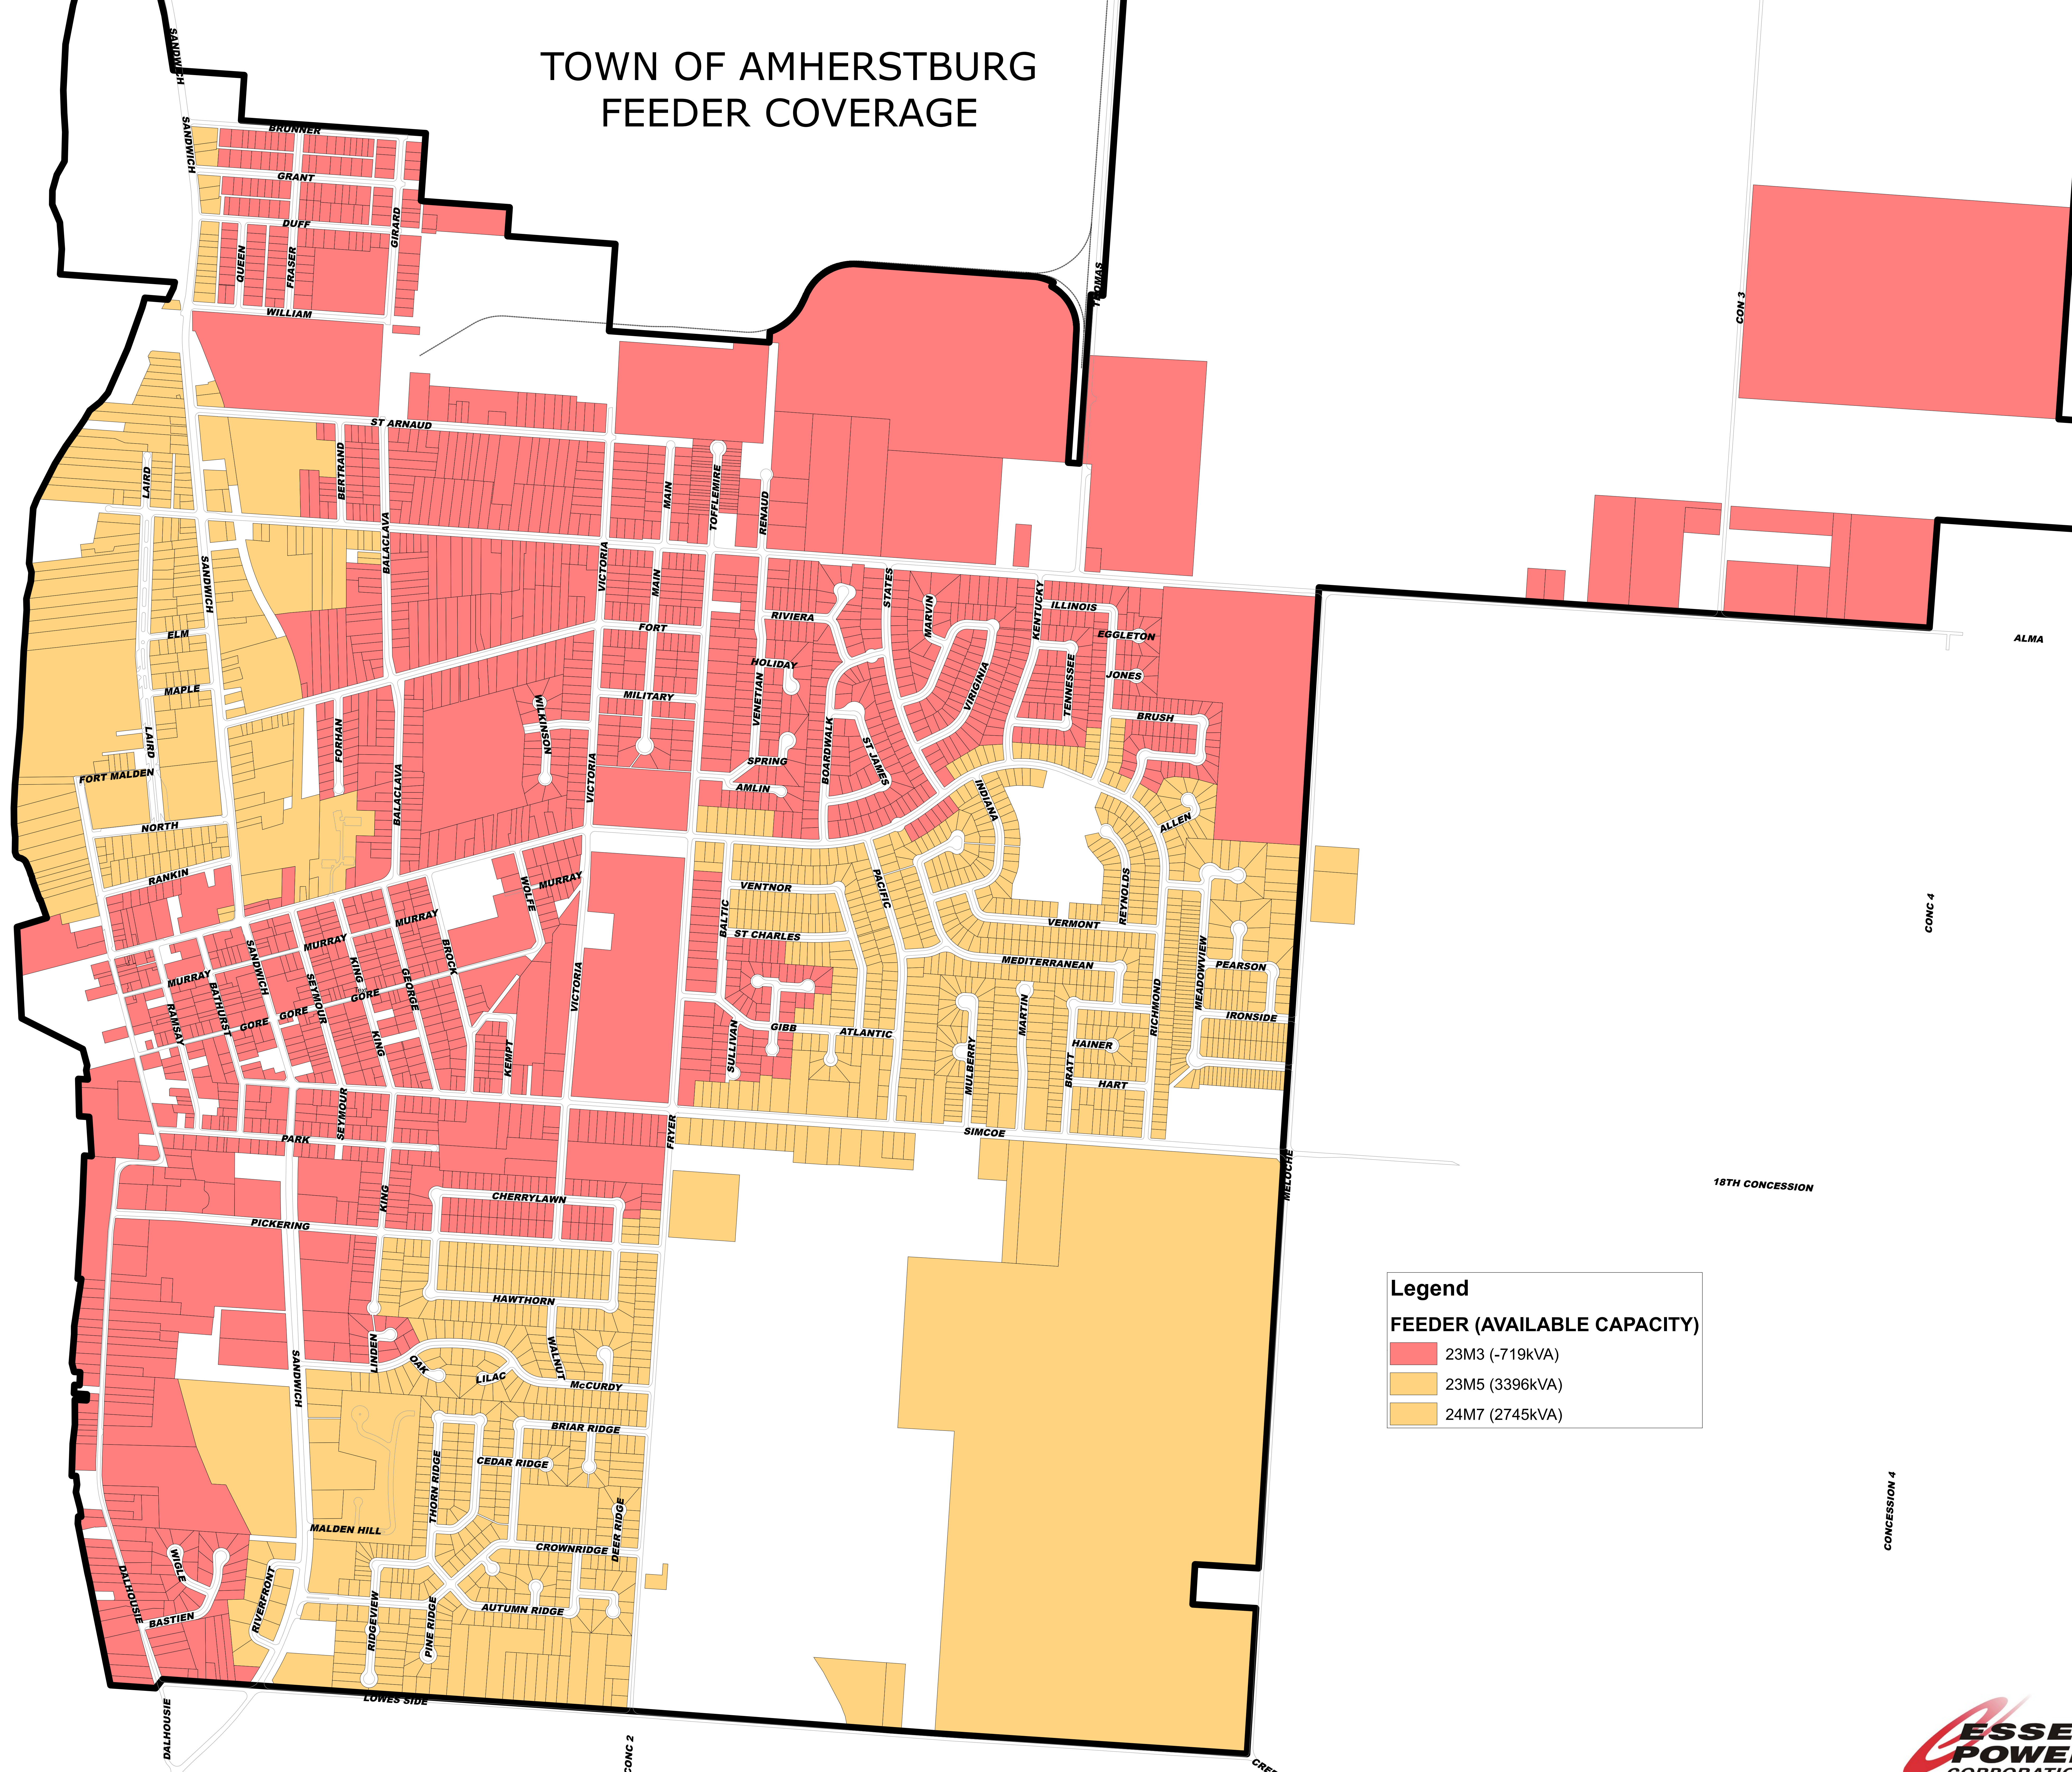

TOWN OF AMHERSTBURG FEEDER COVERAGE

Legend
FEEDER (AVAILABLE CAPACITY)

- 23M3 (-719kVA)
- 23M5 (3396kVA)
- 24M7 (2745kVA)